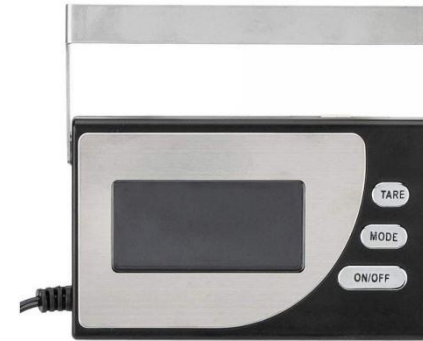

Package Includes:

- 1 x GMMSF884 Sale
- 1 x User Manual
- 1 x USB to USB cable
- 1 x EU USB adapter
- 2 x AAA Batteries